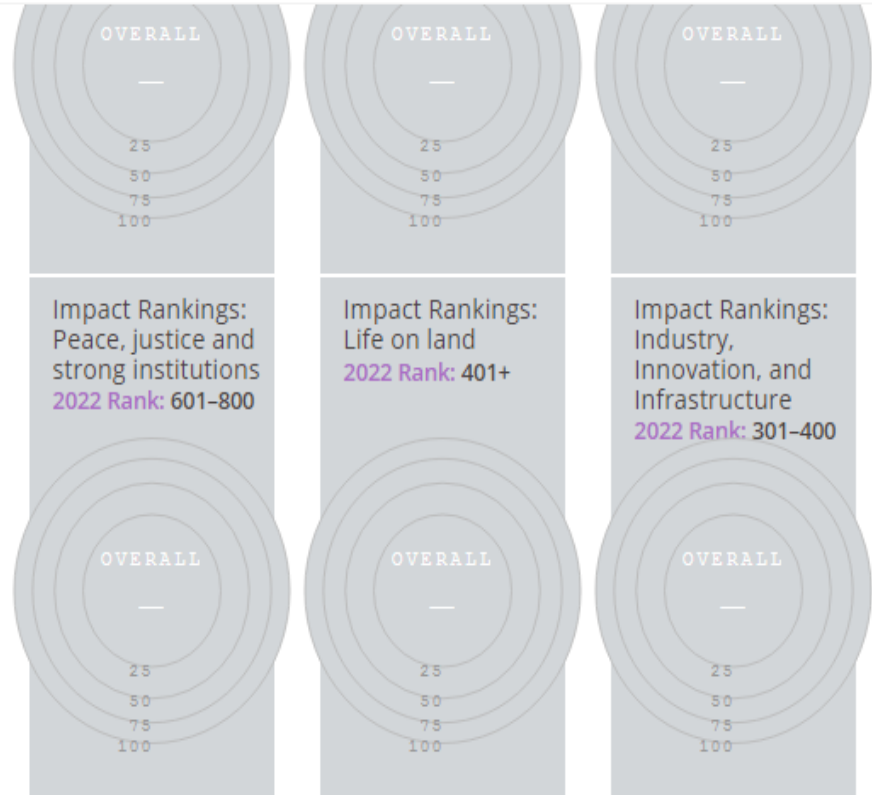

 **Andhra University**

Breakdown via year: OVERALL

Ranking position 2016 to 2023:

2016	2017	2018	2019	2020	2021	2022
601-800	801+	801-1000	1001+	1001+	1001+	1201+
2023						
1201-1500						

Score

Next →